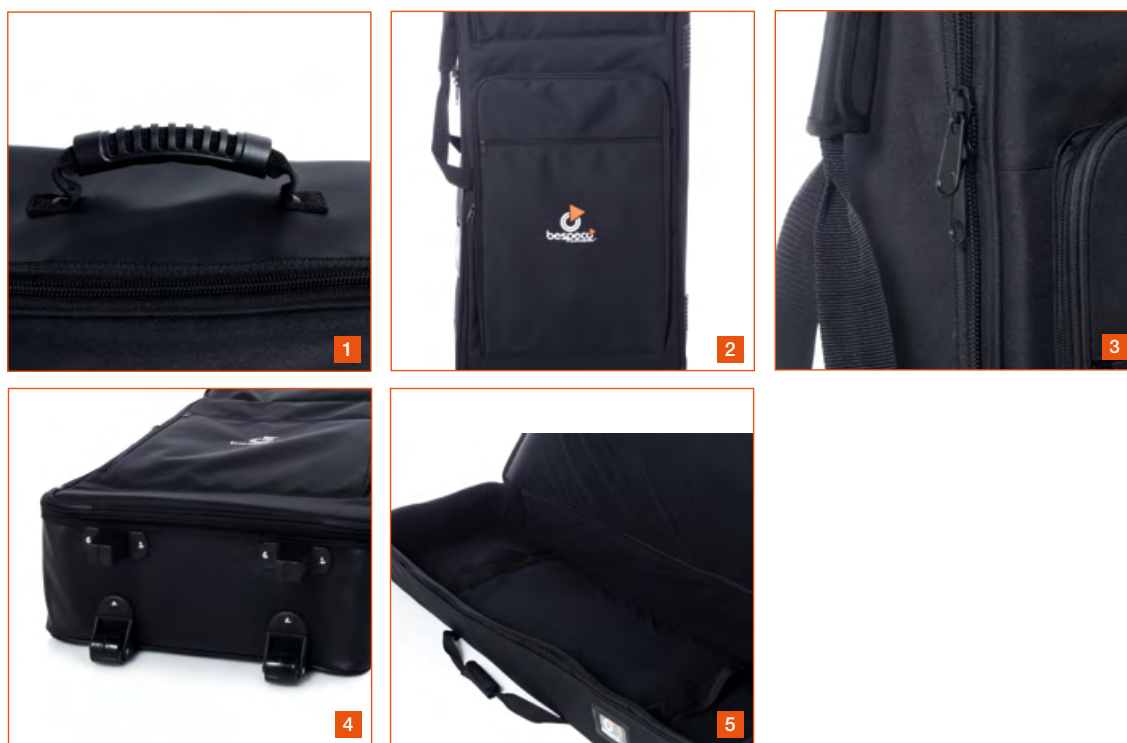

Performer Line

CARATTERISTICHE / FEATURES

- Imbottitura in resistente foam
- Realizzate in "Oxford cloth 600D" antistrappo
- Colore nero
- *Strong foam padding*
- *Made of rip-proof "Oxford cloth 600D"*
- *Black color*

- 1** Maniglia rinforzata con impugnatura in gomma
Reinforced handle with rubber grip
- 2** Ampia tasca frontale
Large frontal pocket
- 3** Robuste cerniere lampo cucite con nylon antistrappo
Strong zippers stitched with anti-rip nylon
- 4** Ruote in ABS
ABS wheels
- 5** Spessori interni
Inner spacers

■ Per tastiera 88 tasti

■ Dimensioni: 1410 (L) x 400 (P) x 170 (H) mm

□ For 88 keys keyboard

□ Dimensions: 1410 (W) x 400 (D) x 170 (H) mm